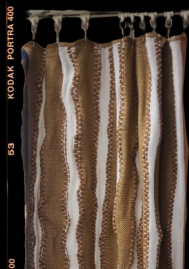

CURTAINS

- Black-out curtains with backing
- Airy curtains for cool fresh air
- Plain curtains any color
- Designer curtains
- size- 4ft width
- Washable - Automation friendly
- Bulk Qty (100 meters) Discounts and customization available