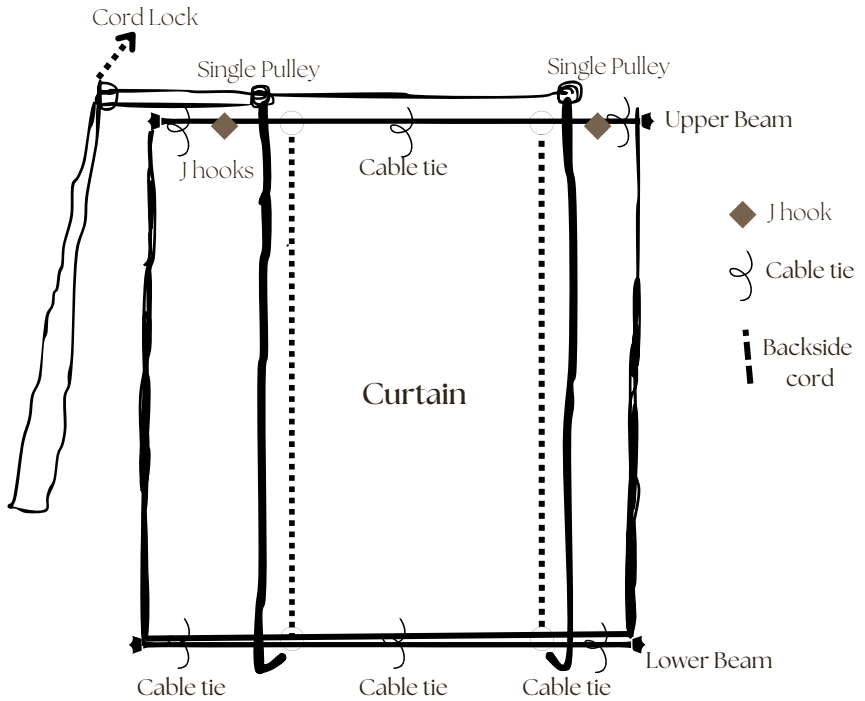

Roll Up | Pull Cord

INSTALLATION DIRECTIONS

1. TIE ONE END OF THE TENSION CORD TO THE BACK OF LEFT PULLEY (A)
2. RUN THE CORD BEHIND THE SHADE AND BACK UP THROUGH LEFT PULLEY (A)
3. THREAD THE CORD ACROSS THE SHADE THROUGH RIGHT PULLEY (B) AND THEN THROUGH THIRD PULLEY (C)
4. CREATE A LOOP IN THE TENSION CORD AND THREAD THE END BACK THROUGH THIRD PULLEY (C) AND THEN THROUGH RIGHT PULLEY (B)
5. RUN THE END OF THE CORD IN FRONT OF THE SHADE AND THEN BACK UP BEHIND THE SHADE
6. TIE THE END OF THE CORD TO THE BACK OF RIGHT PULLEY (B)

Visit our your tube channel
@rayushnaturals for installation videos

www.rayushnaturals.com

+1-919-525-6850

+91-7999853568