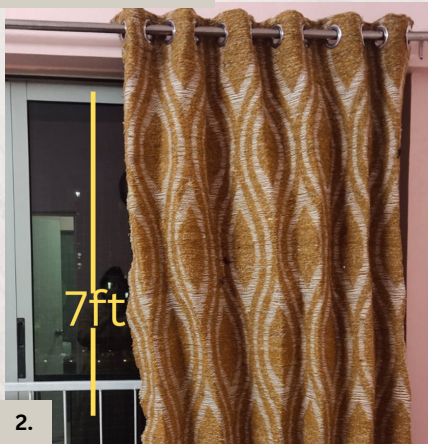

2.

PRODUCT CODE: #KWCA001