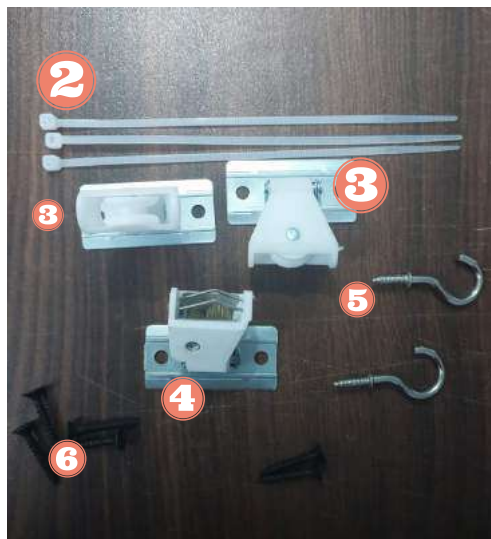

WASHING

1. Do not machine wash,
2. Wash gently with normal water while hanging
3. Dusting and

Roll Up | Pull Cord

INSTALLATION DIRECTIONS

DIY KIT

includes:

- 12 Meter 1.8 mm nylon cord fig. 7
- 5 Cable Ties Fig.2
- 2 Pulleys Fig. 3
- 1 cord lock Fig. 4
- 6 screws 1.5 inches for pulley fittings Figure 6
- 2 J hooks for curtain fitting
- 3-inch screws for curtain wall fitting

Note:- 2 Wooden Beams of length 50 inches and width * height of 1*1 inches Fig. 1 are needed for installation and and not included in the kit

Roll Up | Pull Cord

INSTALLATION DIRECTIONS

1. TIE ONE END OF THE TENSION CORD TO THE BACK OF LEFT PULLEY (A)
2. RUN THE CORD BEHIND THE SHADE AND BACK UP THROUGH LEFT PULLEY (A)
3. THREAD THE CORD ACROSS THE SHADE THROUGH RIGHT PULLEY (B) AND THEN THROUGH THIRD PULLEY (C)
4. CREATE A LOOP IN THE TENSION CORD AND THREAD THE END BACK THROUGH THIRD PULLEY (C) AND THEN THROUGH RIGHT PULLEY (B)
5. RUN THE END OF THE CORD IN FRONT OF THE SHADE AND THEN BACK UP BEHIND THE SHADE
6. TIE THE END OF THE CORD TO THE BACK OF RIGHT PULLEY (B)