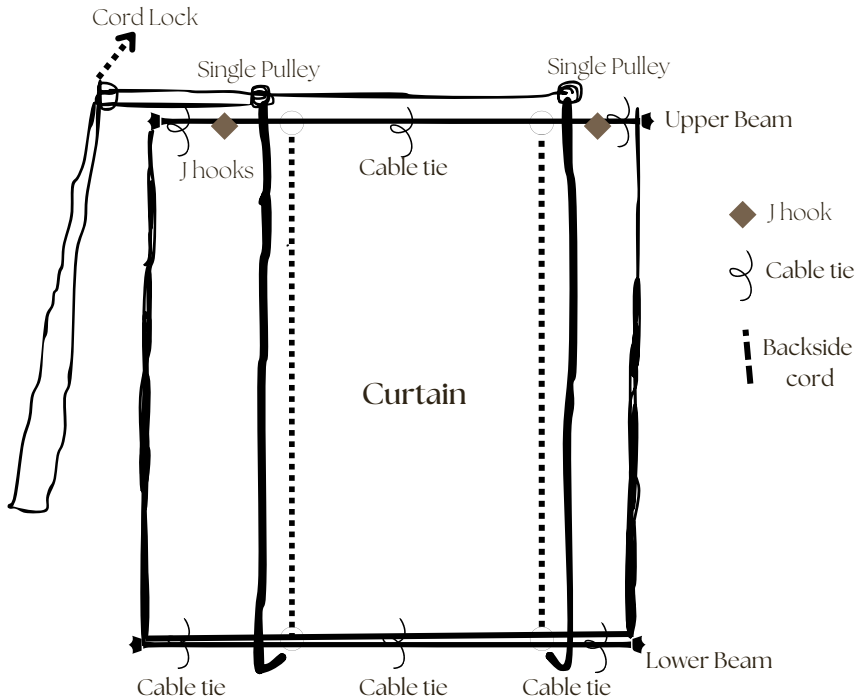

WASHING

1. Do not machine wash,
2. Wash gently with normal water while hanging
3. Dusting and

Roll Up | Pull Cord

INSTALLATION DIRECTIONS

DIY KIT

includes:

- 12 Meter 1.8 mm nylon cord fig. 7
- 5 Cable Ties Fig.2
- 2 Pulleys Fig. 3
- 1 cord lock Fig. 4
- 6 screws 1.5 inches for pulley fittings Figure 6
- 2 J hooks for curtain fitting
- 3-inch screws for curtain wall fitting

Note:- 2 Wooden Beams of length 50 inches and width * height of 1*1 inches Fig. 1 are needed for installation and and not included in the kit

Roll Up | Pull Cord

INSTALLATION DIRECTIONS

1. TIE ONE END OF THE TENSION CORD TO THE BACK OF LEFT PULLEY (A)
2. RUN THE CORD BEHIND THE SHADE AND BACK UP THROUGH LEFT PULLEY (A)
3. THREAD THE CORD ACROSS THE SHADE THROUGH RIGHT PULLEY (B) AND THEN THROUGH THIRD PULLEY (C)
4. CREATE A LOOP IN THE TENSION CORD AND THREAD THE END BACK THROUGH THIRD PULLEY (C) AND THEN THROUGH RIGHT PULLEY (B)
5. RUN THE END OF THE CORD IN FRONT OF THE SHADE AND THEN BACK UP BEHIND THE SHADE
6. TIE THE END OF THE CORD TO THE BACK OF RIGHT PULLEY (B)