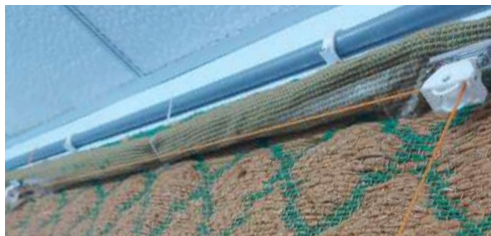

Note:- 2 Wooden Beams of length 50 inches and width * height of 1*1 inches Fig. 1 are needed for installation and and not included in the kit

Roll Up | Pull Cord

INSTALLATION DIRECTIONS

1. TIE ONE END OF THE TENSION CORD TO THE BACK OF LEFT PULLEY (A)
2. RUN THE CORD BEHIND THE SHADE AND BACK UP THROUGH LEFT PULLEY (A)
3. THREAD THE CORD ACROSS THE SHADE THROUGH RIGHT PULLEY (B) AND THEN THROUGH THIRD PULLEY (C)
4. CREATE A LOOP IN THE TENSION CORD AND THREAD THE END BACK THROUGH THIRD PULLEY (C) AND THEN THROUGH RIGHT PULLEY (B)
5. RUN THE END OF THE CORD IN FRONT OF THE SHADE AND THEN BACK UP BEHIND THE SHADE
6. TIE THE END OF THE CORD TO THE BACK OF RIGHT PULLEY (B)